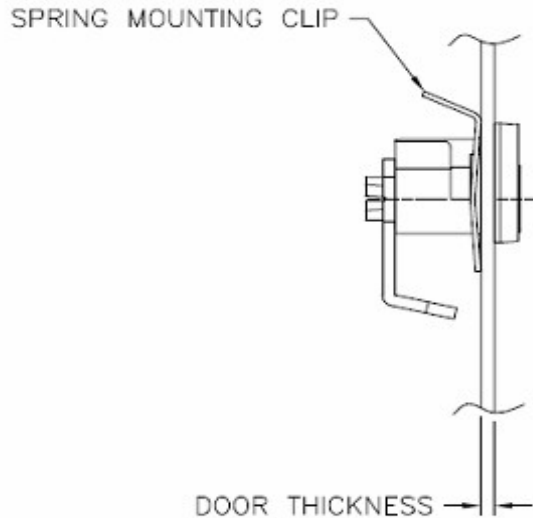

### Genuine XL Pin Tumbler Factory Replacement Locks

Standard Keyway: XL2

HL1 Keyway Available Upon Request - Please call for details

**XL-201-A-XL2**

FINISH: BRASS

**5-PIN TUMBLER**  
**90° COUNTER CLOCKWISE**  
**EQUIVALENT TO COMPX/NAT C8721**

LOCK MOUNTING INSTRUCTIONS:  
 1 - INSERT LOCK INTO DOUBLE "D" HOLE  
 2 - SLIDE SPRING MOUNTING CLIP INTO SLOTS ON LOCK CYLINDER

#### CYLINDER MOUNTING HOLE DIMENSIONS

Supplied with two keys and one retaining clip

**Replaces Permabilt (All)**  
**and Jensen (Prior to 1975)**  
**Mailbox Locks**