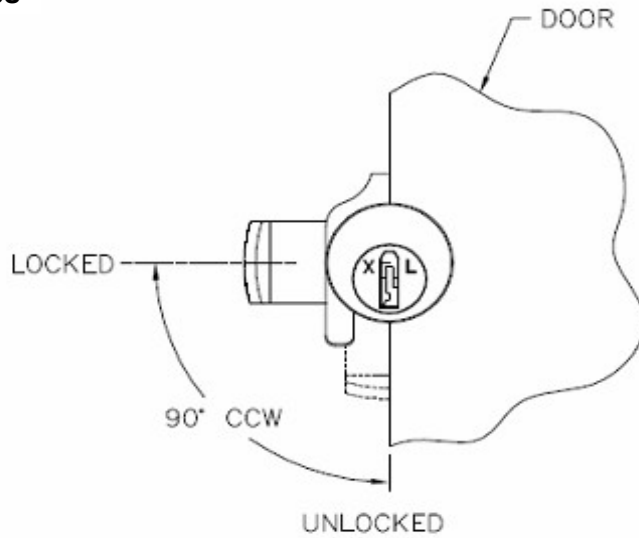

### Genuine XL Pin Tumbler Factory Replacement Locks

Standard Keyway: XL2

HL1 Keyway Available Upon Request - Please call for details

**XL-201-A-XL2**

FINISH: BRASS

**5-PIN TUMBLER**  
**90° COUNTER CLOCKWISE**  
**EQUIVALENT TO COMPX/NAT C8721**

LOCK MOUNTING INSTRUCTIONS:  
 1 - INSERT LOCK INTO DOUBLE "D" HOLE  
 2 - SLIDE SPRING MOUNTING CLIP INTO SLOTS ON LOCK CYLINDER