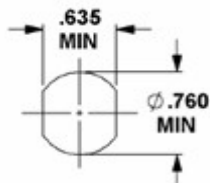

CYLINDER MOUNTING HOLE DIMENSIONS

Supplied with two keys and one retaining clip

Replaces Permabilt (All)
and Jensen (Prior to 1975)
Mailbox Locks