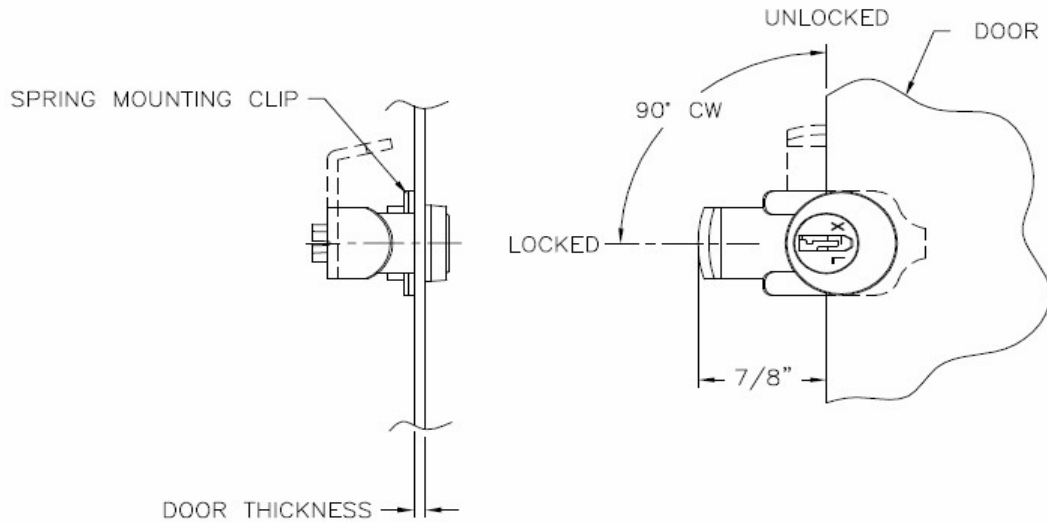

HL1 Keyway Available Upon Request - Please call for details

XL-202-C-XL2

FINISH: NICKEL

5-PIN TUMBLER
90° CLOCKWISE
EQUIVALENT TO COMPX/NAT C8722

LOCK MOUNTING INSTRUCTIONS:
 1 - INSERT LOCK INTO DOUBLE "D" HOLE
 2 - SLIDE SPRING MOUNTING CLIP INTO SLOTS ON LOCK CYLINDER

Supplied with two keys and one retaining clip

**Replaces Dura Steel
 (Prior to 1975)
 Mailbox Locks**