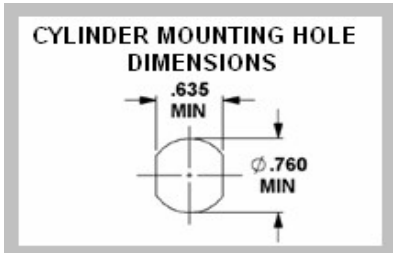

HL1 Keyway Available Upon Request - Please call for details

XL-202-C-XL2

FINISH: NICKEL

5-PIN TUMBLER
90° CLOCKWISE
EQUIVALENT TO COMPX/NAT C8722

LOCK MOUNTING INSTRUCTIONS:
 1 - INSERT LOCK INTO DOUBLE "D" HOLE
 2 - SLIDE SPRING MOUNTING CLIP INTO SLOTS ON LOCK CYLINDER