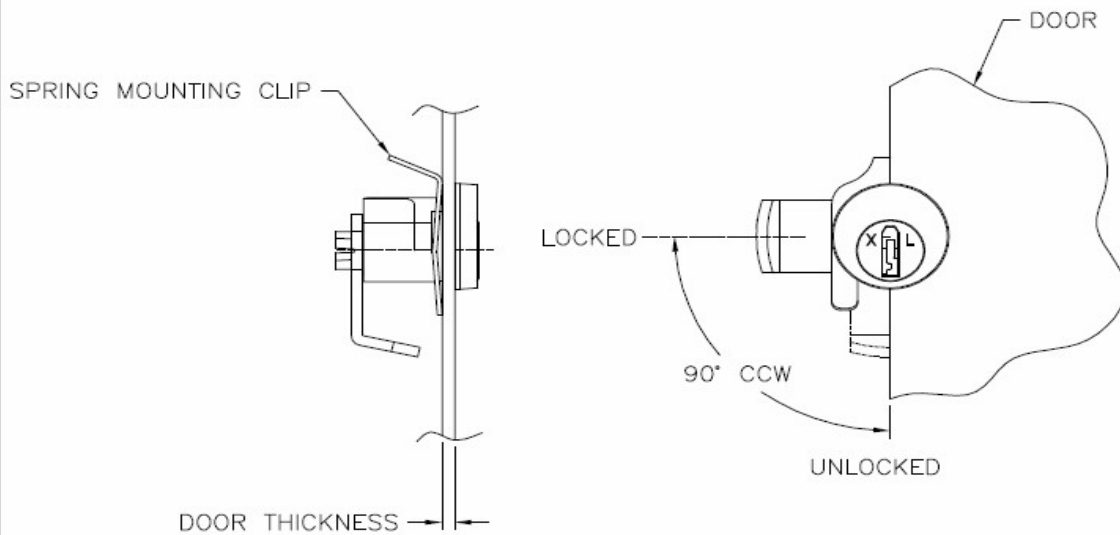

### Genuine XL Pin Tumbler Factory Replacement Locks

Standard Keyway: XL2

HL1 Keyway Available Upon Request - Please call for details

**XL-205-D-XL2**

FINISH: NICKEL (or) BRASS

**5-PIN TUMBLER**  
**90° COUNTER CLOCKWISE**  
**EQUIVALENT TO COMPX/NAT C8723**

**LOCK MOUNTING INSTRUCTIONS:**  
 1 - INSERT LOCK INTO DOUBLE "D" HOLE  
 2 - SLIDE SPRING MOUNTING CLIP INTO SLOTS ON LOCK CYLINDER