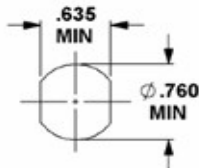

### Genuine XL Pin Tumbler Factory Replacement Locks

Standard Keyway: XL2

HL1 Keyway Available Upon Request - Please call for details

**XL-205-D-XL2**

FINISH: NICKEL (or) BRASS

**5-PIN TUMBLER**  
**90° COUNTER CLOCKWISE**  
**EQUIVALENT TO COMPX/NAT C8723**

#### CYLINDER MOUNTING HOLE DIMENSIONS

Supplied with two keys and one retaining clip

**Replaces Jensen**  
**(After 1975)**  
**Mailbox Locks**