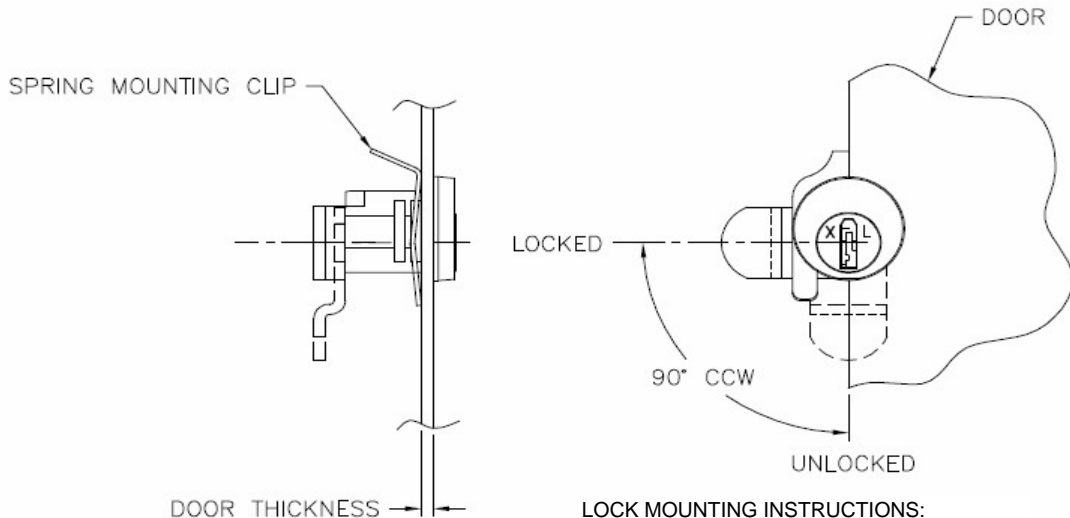

XL-206-G-XL2

FINISH: NICKEL

- LOCK MOUNTING INSTRUCTIONS:
- 1 - INSERT LOCK INTO DOUBLE "D" HOLE
 - 2 - SLIDE SPRING MOUNTING CLIP INTO SLOTS ON LOCK CYLINDER

5-PIN TUMBLER
90° COUNTER CLOCKWISE
EQUIVALENT TO COMPX/NAT: n/a

Supplied with two keys and one retaining clip

Replaces
Jensen Vertical Style Mailbox 1999+
Mailbox Locks