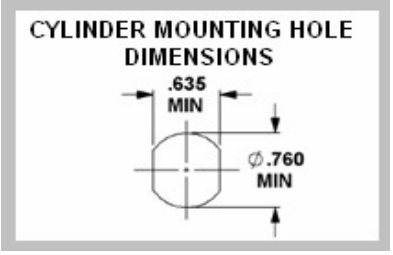

XL-206-G-XL2

FINISH: NICKEL

- LOCK MOUNTING INSTRUCTIONS:
- 1 - INSERT LOCK INTO DOUBLE "D" HOLE
 - 2 - SLIDE SPRING MOUNTING CLIP INTO SLOTS ON LOCK CYLINDER

5-PIN TUMBLER
90° COUNTER CLOCKWISE
EQUIVALENT TO COMPX/NAT: n/a