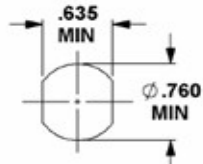

HL1 Keyways Available Upon Request - Please call for details

XL-208-B-XL2

FINISH: NICKEL

5-PIN TUMBLER
90° CLOCKWISE
EQUIVALENT TO COMPX/NAT C8720

LOCK MOUNTING INSTRUCTIONS:
 1 - INSERT LOCK INTO DOUBLE "D" HOLE
 2 - SLIDE SPRING MOUNTING CLIP INTO SLOTS ON LOCK CYLINDER

CYLINDER MOUNTING HOLE DIMENSIONS

Supplied with two keys and one retaining clip

Replaces Dura Steel
(After 1975)
Mailbox Locks