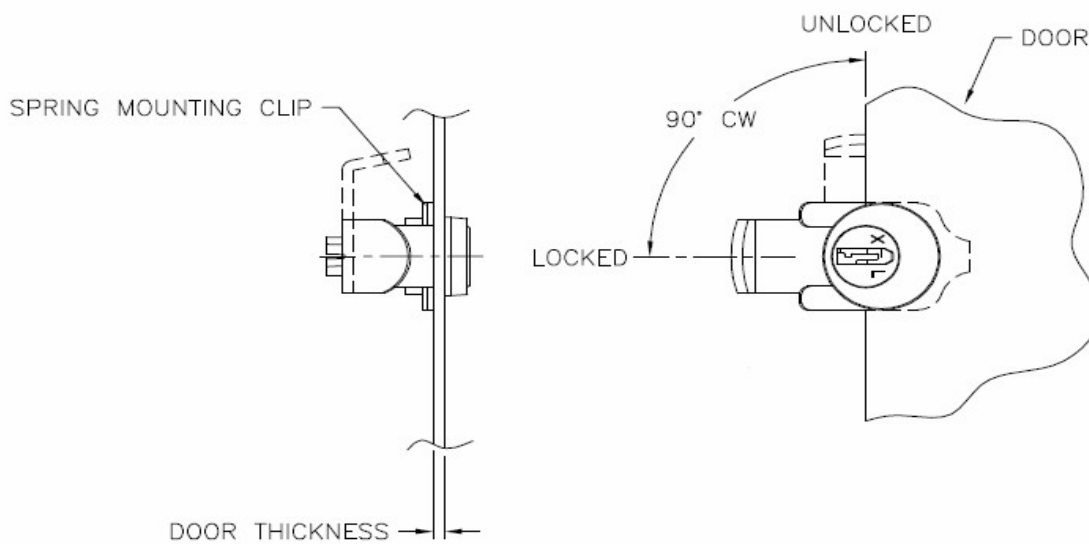

HL1 Keyways Available Upon Request - Please call for details

XL-208-B-XL2

FINISH: NICKEL

5-PIN TUMBLER
90° CLOCKWISE
EQUIVALENT TO COMPX/NAT C8720

LOCK MOUNTING INSTRUCTIONS:
 1 - INSERT LOCK INTO DOUBLE "D" HOLE
 2 - SLIDE SPRING MOUNTING CLIP INTO SLOTS ON LOCK CYLINDER

CYLINDER MOUNTING HOLE DIMENSIONS

Supplied with two keys and one retaining clip

Replaces Dura Steel
(After 1975)
Mailbox Locks