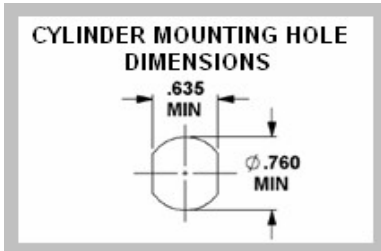

XL-214-S-XL2

FINISH: NICKEL

5-PIN TUMBLER
90° COUNTER CLOCKWISE
EQUIVALENT TO COMPX/NAT C8714

LOCK MOUNTING INSTRUCTIONS:
1 - INSERT LOCK INTO DOUBLE "D" HOLE
2 - SLIDE SPRING MOUNTING CLIP INTO SLOTS ON LOCK CYLINDER