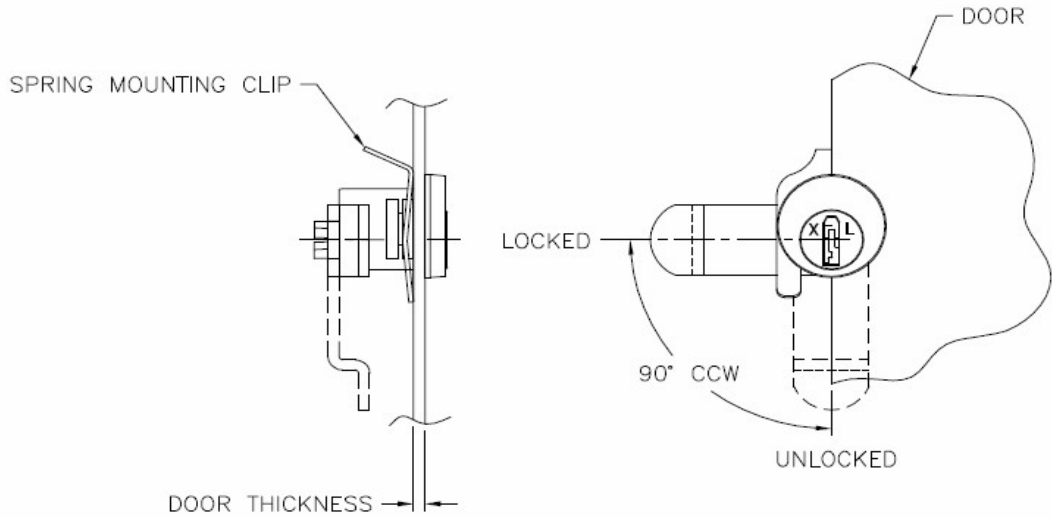

XL-214-S-XL2

FINISH: NICKEL

5-PIN TUMBLER
90° COUNTER CLOCKWISE
EQUIVALENT TO COMPX/NAT C8714

LOCK MOUNTING INSTRUCTIONS:
1 - INSERT LOCK INTO DOUBLE "D" HOLE
2 - SLIDE SPRING MOUNTING CLIP INTO SLOTS ON LOCK CYLINDER

Supplied with two keys and one retaining clip

Replaces
American Device/Security Mfg
Mailbox Locks