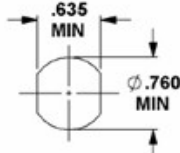

XL-215-F-XL2

FINISH: NICKEL

**5-PIN TUMBLER
90° COUNTER CLOCKWISE
EQUIVALENT TO COMPX/NAT C8715**

LOCK MOUNTING INSTRUCTIONS:
1 - INSERT LOCK INTO DOUBLE "D" HOLE
2 - SLIDE SPRING MOUNTING CLIP INTO SLOTS ON LOCK CYLINDER

CYLINDER MOUNTING HOLE DIMENSIONS

Supplied with two keys and one retaining clip

**Replaces
Florence Mfg & Auth-Florence Mfg
Mailbox Locks**