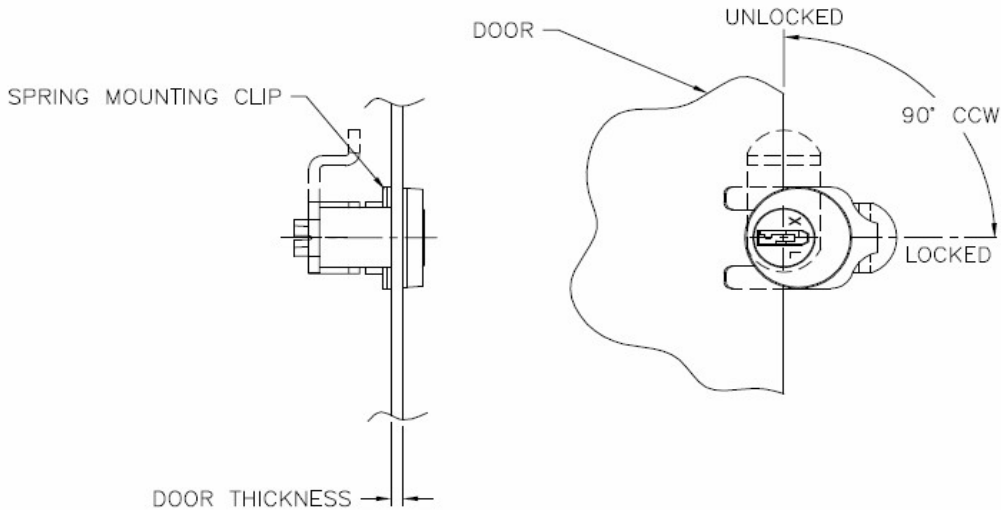

XL-215-F-XL2

FINISH: NICKEL

**5-PIN TUMBLER
90° COUNTER CLOCKWISE
EQUIVALENT TO COMPX/NAT C8715**

LOCK MOUNTING INSTRUCTIONS:
1 - INSERT LOCK INTO DOUBLE "D" HOLE
2 - SLIDE SPRING MOUNTING CLIP INTO SLOTS ON LOCK CYLINDER

CYLINDER MOUNTING HOLE DIMENSIONS

Supplied with two keys and one retaining clip

**Replaces
Florence Mfg & Auth-Florence Mfg
Mailbox Locks**