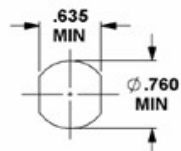

XL-216-L-XL2

FINISH: NICKEL

5-PIN TUMBLER
90° CLOCKWISE
EQUIVALENT TO COMPX/NAT C8716

LOCK MOUNTING INSTRUCTIONS:
1 - INSERT LOCK INTO DOUBLE "D" HOLE
2 - SLIDE SPRING MOUNTING CLIP INTO SLOTS ON LOCK CYLINDER

CYLINDER MOUNTING HOLE DIMENSIONS

Supplied with two keys and one retaining clip

Replaces
S.H. Couch
Mailbox Locks