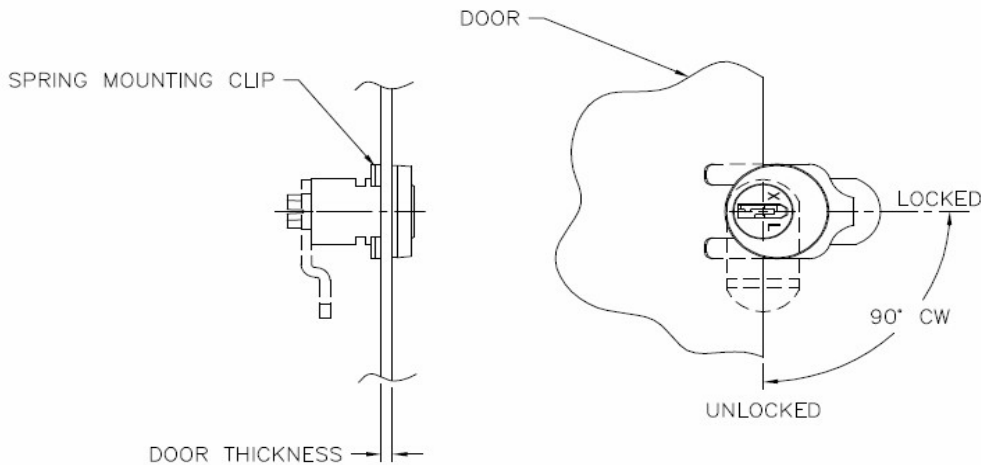

XL-216-L-XL2

FINISH: NICKEL

5-PIN TUMBLER
90° CLOCKWISE
EQUIVALENT TO COMPX/NAT C8716

LOCK MOUNTING INSTRUCTIONS:
1 - INSERT LOCK INTO DOUBLE "D" HOLE
2 - SLIDE SPRING MOUNTING CLIP INTO SLOTS ON LOCK CYLINDER

CYLINDER MOUNTING HOLE DIMENSIONS

Supplied with two keys and one retaining clip

Replaces
S.H. Couch
Mailbox Locks