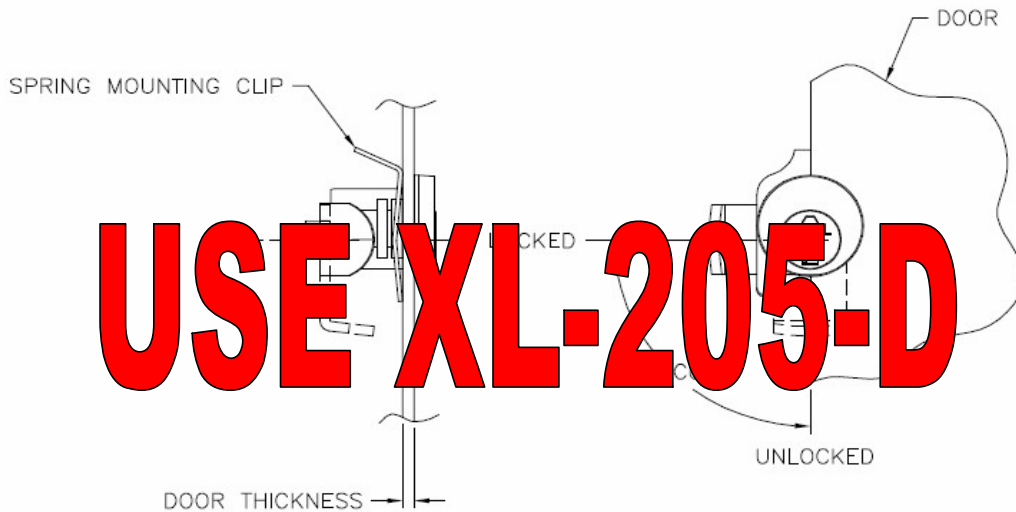

XL-217-N-XL2

FINISH: NICKEL

**5-PIN TUMBLER
90° COUNTER CLOCKWISE
EQUIVALENT TO COMPX/NAT C8717**

LOCK MOUNTING INSTRUCTIONS:
1 - INSERT LOCK INTO DOUBLE "D" HOLE
2 - SLIDE SPRING MOUNTING CLIP INTO SLOTS ON LOCK CYLINDER