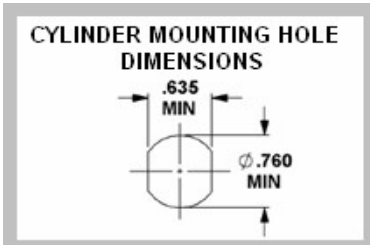

XL-217-N-XL2

FINISH: NICKEL

**5-PIN TUMBLER
90° COUNTER CLOCKWISE
EQUIVALENT TO COMPX/NAT C8717**

LOCK MOUNTING INSTRUCTIONS:
1 - INSERT LOCK INTO DOUBLE "D" HOLE
2 - SLIDE SPRING MOUNTING CLIP INTO SLOTS ON LOCK CYLINDER