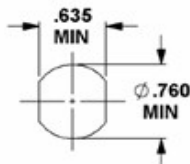

XL-218-T-XL2

FINISH: NICKEL

**5-PIN TUMBLER
90° COUNTER CLOCKWISE
EQUIVALENT TO COMPX/NAT C8718**

LOCK MOUNTING INSTRUCTIONS:
1 - INSERT LOCK INTO DOUBLE "D" HOLE
2 - SLIDE SPRING MOUNTING CLIP INTO SLOTS ON LOCK CYLINDER

CYLINDER MOUNTING HOLE DIMENSIONS

Supplied with two keys and one retaining clip

**Replaces
Cutler Mail Chute
Mailbox Locks**