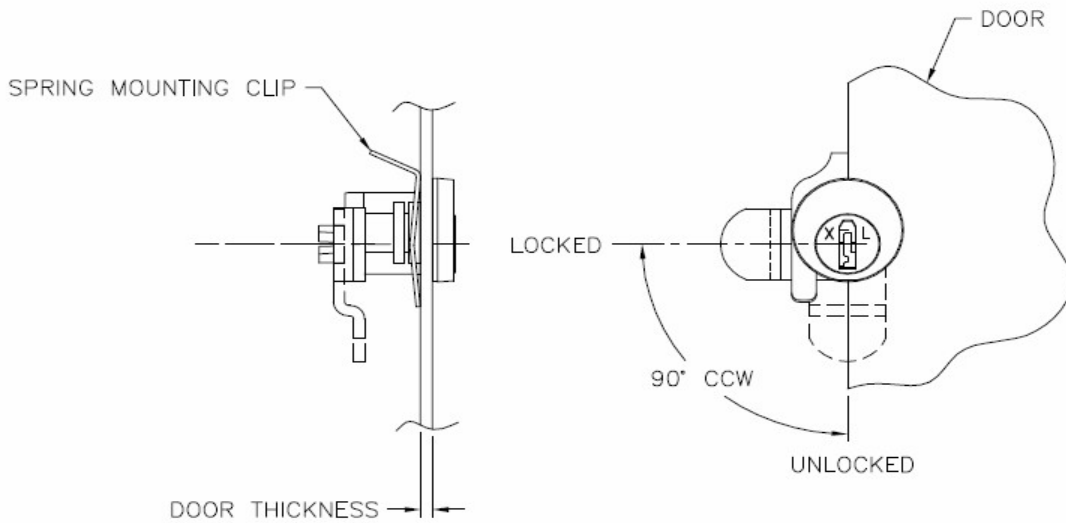

XL-218-T-XL2

FINISH: NICKEL

**5-PIN TUMBLER
90° COUNTER CLOCKWISE
EQUIVALENT TO COMPX/NAT C8718**

LOCK MOUNTING INSTRUCTIONS:
1 - INSERT LOCK INTO DOUBLE "D" HOLE
2 - SLIDE SPRING MOUNTING CLIP INTO SLOTS ON LOCK CYLINDER

CYLINDER MOUNTING HOLE DIMENSIONS

Supplied with two keys and one retaining clip

**Replaces
Cutler Mail Chute
Mailbox Locks**