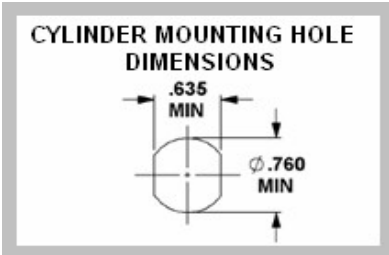

PENN LOCK CORP.

21 Noyes Avenue Swoyersville, PA 18704 Tel: 800-679-5751 Fax: 570-287-4750

MAILBOX LOCKS

Genuine XL Pin Tumbler Factory Replacement Locks

Standard Keyway: XL2
HL1 Keyway Available Upon Request - Please call for details

XL-219-M-XL2

FINISH: NICKEL

5-PIN TUMBLER
90° COUNTER CLOCKWISE
EQUIVALENT TO COMPX/NAT C8719

LOCK MOUNTING INSTRUCTIONS:
1 - INSERT LOCK INTO DOUBLE "D" HOLE
2 - INSTALL SPRING CLIP FROM EITHER SIDE OF CYLINDER

Supplied with two keys and one retaining clip

Replaces
Miami - Carey
Mailbox Locks