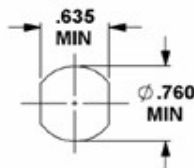

XL-225-P-XL2

FINISH: NICKEL

5-PIN TUMBLER
90° COUNTER CLOCKWISE
EQUIVALENT TO COMPX/NAT C8725

LOCK MOUNTING INSTRUCTIONS:
1 - INSERT LOCK INTO DOUBLE "D" HOLE
2 - SLIDE SPRING MOUNTING CLIP INTO SLOTS ON LOCK CYLINDER

CYLINDER MOUNTING HOLE DIMENSIONS

Supplied with two keys and one retaining clip

Replaces
Cutler Federal
Mailbox Locks