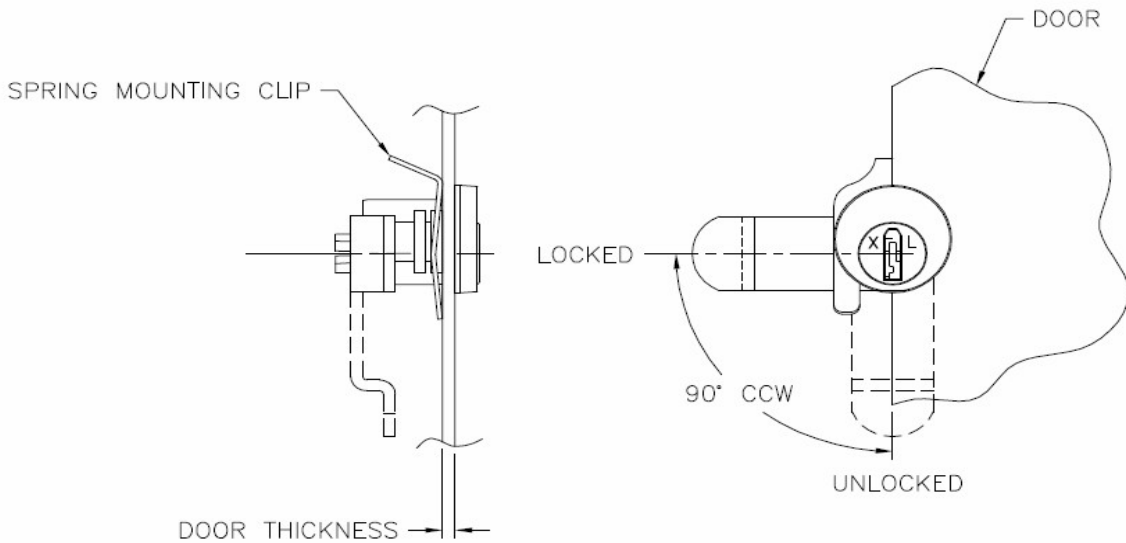

XL-225-P-XL2

FINISH: NICKEL

5-PIN TUMBLER
90° COUNTER CLOCKWISE
EQUIVALENT TO COMPX/NAT C8725

LOCK MOUNTING INSTRUCTIONS:
1 - INSERT LOCK INTO DOUBLE "D" HOLE
2 - SLIDE SPRING MOUNTING CLIP INTO SLOTS ON LOCK CYLINDER

CYLINDER MOUNTING HOLE DIMENSIONS

Supplied with two keys and one retaining clip

Replaces
Cutler Federal
Mailbox Locks