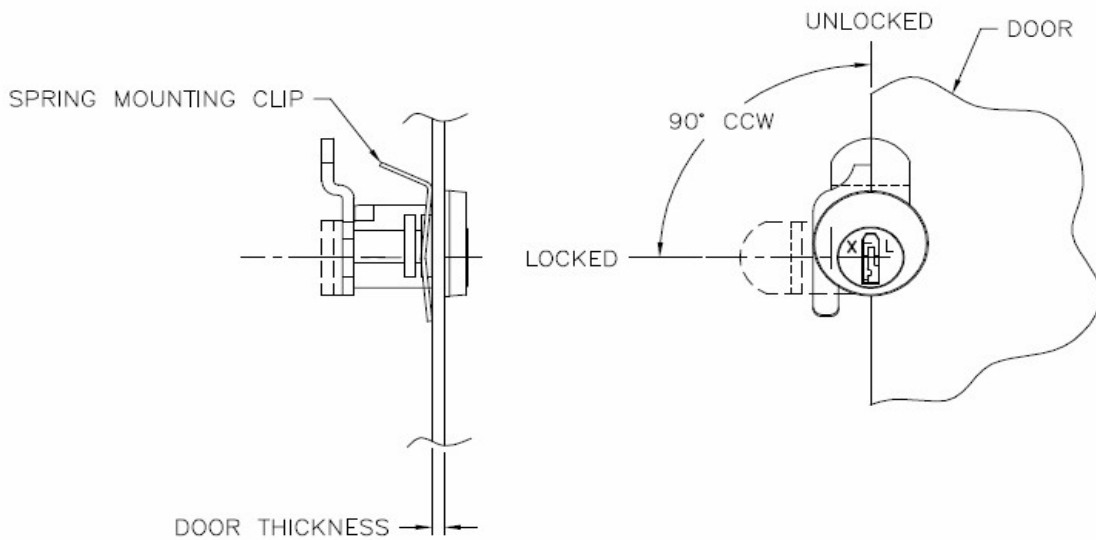

XL-226-Q-XL2

FINISH: NICKEL

5-PIN TUMBLER
90° COUNTER CLOCKWISE
EQUIVALENT TO COMPX/NAT C8711

LOCK MOUNTING INSTRUCTIONS:
1 - INSERT LOCK INTO DOUBLE "D" HOLE
2 - SLIDE SPRING MOUNTING CLIP INTO SLOTS ON LOCK CYLINDER

CYLINDER MOUNTING HOLE DIMENSIONS

Supplied with two keys and one retaining clip

Replaces
Bommer Ind
Mailbox Locks