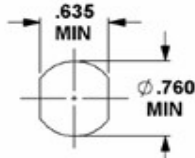

XL-226-Q-XL2

FINISH: NICKEL

5-PIN TUMBLER
90° COUNTER CLOCKWISE
EQUIVALENT TO COMPX/NAT C8711

LOCK MOUNTING INSTRUCTIONS:
1 - INSERT LOCK INTO DOUBLE "D" HOLE
2 - SLIDE SPRING MOUNTING CLIP INTO SLOTS ON LOCK CYLINDER

CYLINDER MOUNTING HOLE DIMENSIONS

Supplied with two keys and one retaining clip

Replaces
Bommer Ind
Mailbox Locks