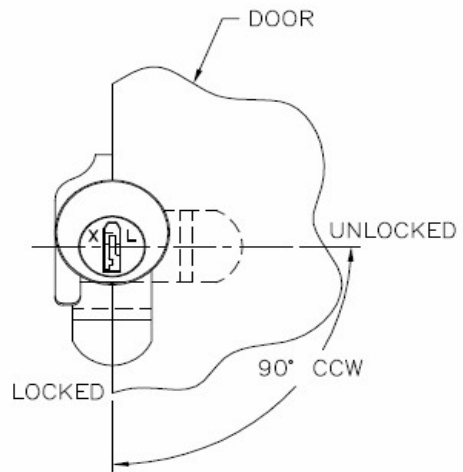

XL-227-R-XL2

FINISH: NICKEL

5-PIN TUMBLER
90° COUNTER CLOCKWISE
EQUIVALENT TO COMPX/NAT C8712

LOCK MOUNTING INSTRUCTIONS:
1 - INSERT LOCK INTO DOUBLE "D" HOLE
2 - SLIDE SPRING MOUNTING CLIP INTO SLOTS ON LOCK CYLINDER

Supplied with two keys and one retaining clip

Replaces Bommer Ind Mailbox Locks