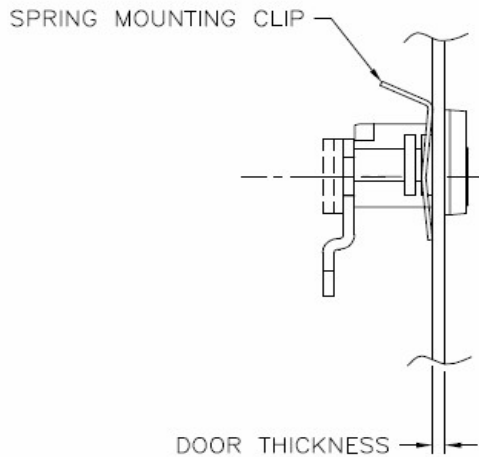

XL-227-R-XL2

FINISH: NICKEL

5-PIN TUMBLER
90° COUNTER CLOCKWISE
EQUIVALENT TO COMPX/NAT C8712

LOCK MOUNTING INSTRUCTIONS:
1 - INSERT LOCK INTO DOUBLE "D" HOLE
2 - SLIDE SPRING MOUNTING CLIP INTO SLOTS ON LOCK CYLINDER

Supplied with two keys and one retaining clip

Replaces Bommer Ind Mailbox Locks