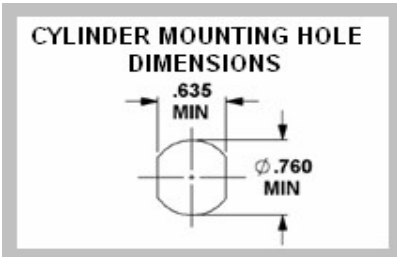

XL-227-R-XL2

FINISH: NICKEL

5-PIN TUMBLER
90° COUNTER CLOCKWISE
EQUIVALENT TO COMPX/NAT C8712

LOCK MOUNTING INSTRUCTIONS:
1 - INSERT LOCK INTO DOUBLE "D" HOLE
2 - SLIDE SPRING MOUNTING CLIP INTO SLOTS ON LOCK CYLINDER