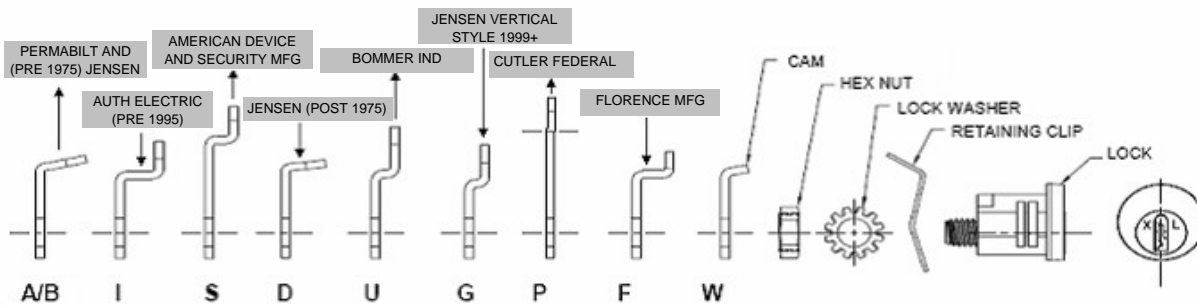

XL-231-XL2 / HL1

FINISH: NICKEL

5-PIN TUMBLER
90° COUNTER CLOCKWISE
EQUIVALENT TO COMPX/NAT C8730

KIT INCLUDES:

- Nine Cams
- Retaining Clip
- Two Keys
- Cam Nut
- Lock Washer
- Two clip slots to accommodate thin or thick doors

CYLINDER MOUNTING HOLE DIMENSIONS